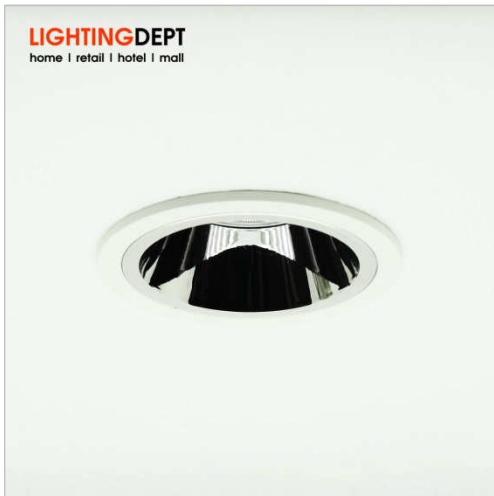

Recessed Downlight 嵌入式天花燈

LIGHTINGDEPT

home | retail | hotel | mall

Model : **GU-RM85-Cone**

Color : White / Black

Size : Ø85mm

Cut Hole : Ø73mm

Height (GU10) : 95mm / 130mm(w/ Junction Box)

Height (R50 12W) : 115mm / 150mm(w/ Junction Box)

Tilt Angle : Fixed

Light Source : LD-MOD-GU10 | Sylvania LED

Delivery : **STOCK ITEM**

Model	Lumen Output	Color Temp	Beam Angle	Dimmable
LD-MOD-R50 90+ 12W CV	1000lm	3000K 4000K CRI90	40D	Yes
LD-MOD-R50 Vivid 12W CC	1000lm	3000K CRI90	25D 40D	Yes
LD-MOD-GU10 HO 7.2W	720lm	3000K	40D 60D	No
LD-MOD-GU10 90+ DIM 7W	500lm	2700K 3000K 4000K CRI90	40D 60D	Yes
LD-MOD-GU10 90+ 7W	500lm	2700K 3000K 4000K 6000K CRI90	40D	No
SYL ES50 6.5W CRI90 DIM	500lm	2700K 3000K CRI90	12D 24D 36D	Yes
SYL ES50 7.3W	700lm	3000K 4000K	36D	No
SYL ES50 5W	450lm	3000K	36D	No
SYL ES50 7W ECON	580-610lm	2700K 3000K 4000K	36D 110D	No
SYL ES50 6W/6.2W ECON	425lm	2700K 4000K	36D	No
SYL ES50 5W ECON	345lm	2700K	36D	No

Reflector Options